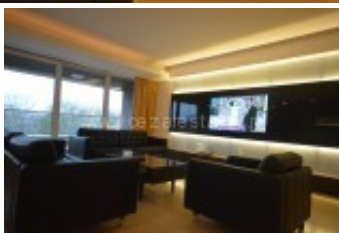

Pret 2,900 € /luna

DESCRIERE

Cezar Estates va prezinta la inchiriere un apartament luxos de 4 camere, cu spatii vitrate mari, situat vis a vi de Parcul Herastrau, amplasat intr-un imobil construit in anul 2006, cu paza permanenta. Cu o suprafata totala de 240 mp, apartamentul a fost compartimentat astfel incat sa se asigure deplina eficienta si functionalitate: un living spatios, trei dormitoare, un spatiu de depozitare, 2 grupuri sanitare, si 2 terase in suprafata totala de 40 mp, bucatarie inchisa, mobilata si utilata cu mobilier si aparatura electocasnica de ultima generatie.

Finisajele interioare si mobilierul respecta cele mai inalte standarde de calitate, iar imbinarea culorilor si a texturilor ofera confort si intimitate.

In subsolul imobilului apartamentul este prevazut un loc de parcare si o boxa..

Va asteptam la vizionare!!

Cezar Estates offers you for rent a 4 rooms luxury apartment, view to Herastrau Park, located in a building built in 2006, with permanent security. With a total area of 240sqm, the apartment has been divided so as to ensure its full efficiency and functionality: a spacious living room, three bedrooms, a storage space, 3 bathrooms and 2 terrace with a total area of 40 sqm, open kitchen , furnished and equipped with last generation electric furniture and equipment.

Interior finishes and furniture meet the highest standards of quality, and the combination of colors and textures offers comfort and privacy.

In the basement of the apartment there is a parking place and a storage box.